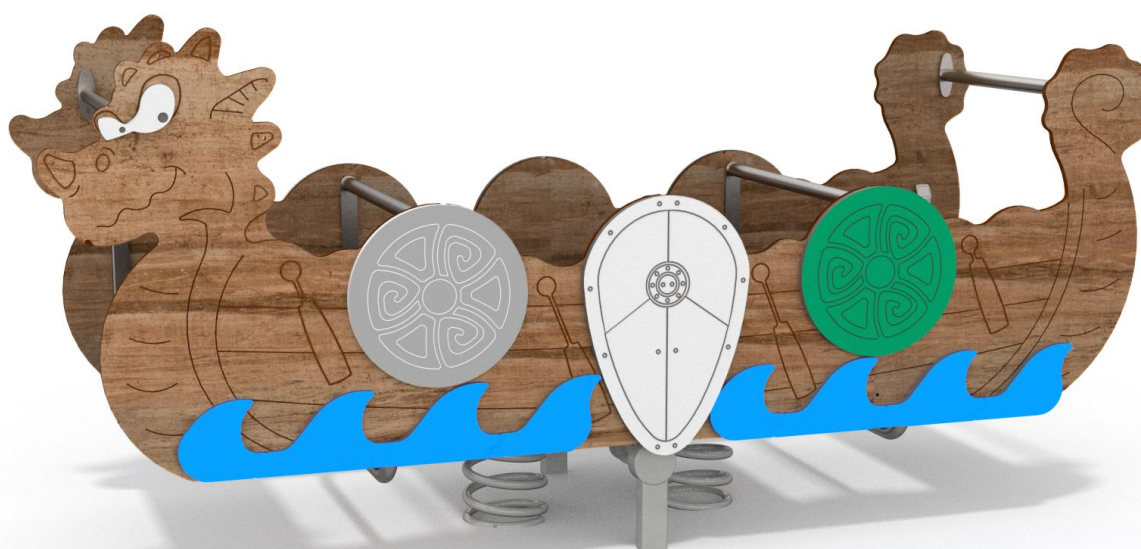

5033

INTEGRATION

PRODUCT DESCRIPTION

Dimensions: 88 x 248 cm
Safety zone: 288 x 448 cm
Overall height: 116 cm
Free fall height: 70 cm
Availability of spare parts: YES
Product compliant with EN 1176-2008: Yes
Age group: 1 - 12