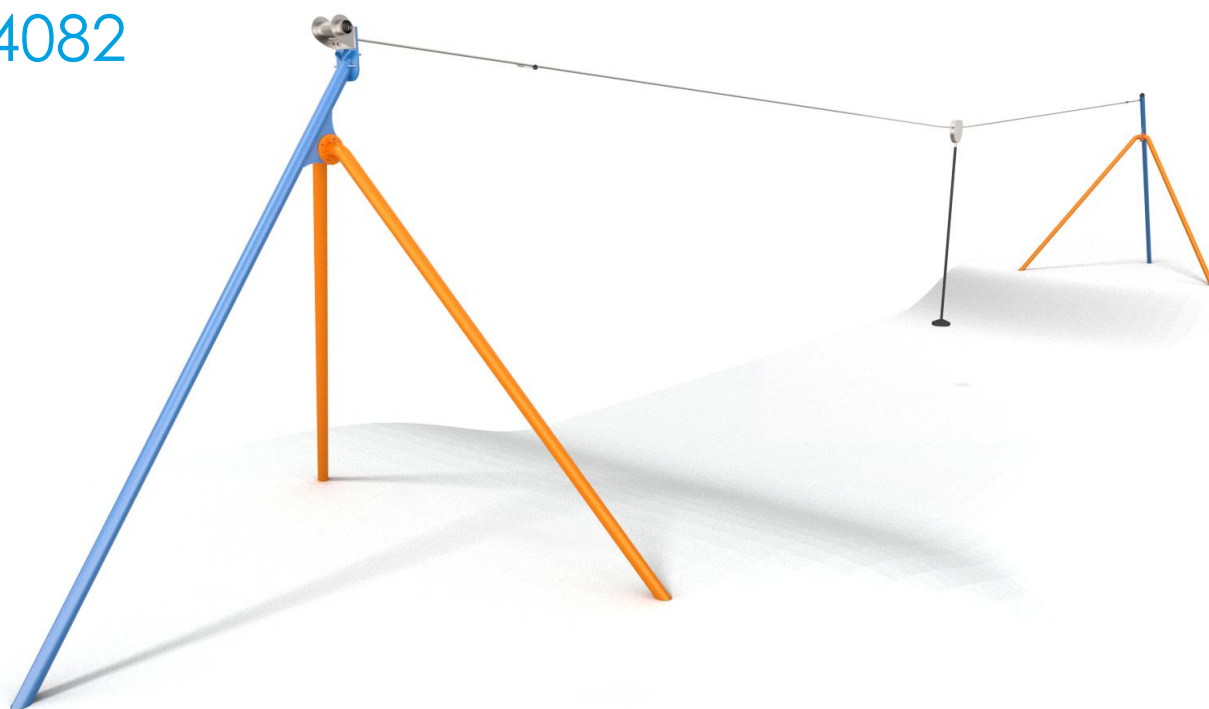

4082

INTEGRATION

PRODUCT DESCRIPTION

Dimensions: 2512 x 385 cm
Safety zone: 2508 x 400 cm
Overall height: 376 cm
Free fall height: 99 cm

Availability of spare parts: YES
Product compliant with EN 1176-1:2008: YES
Age group: 5-14 years