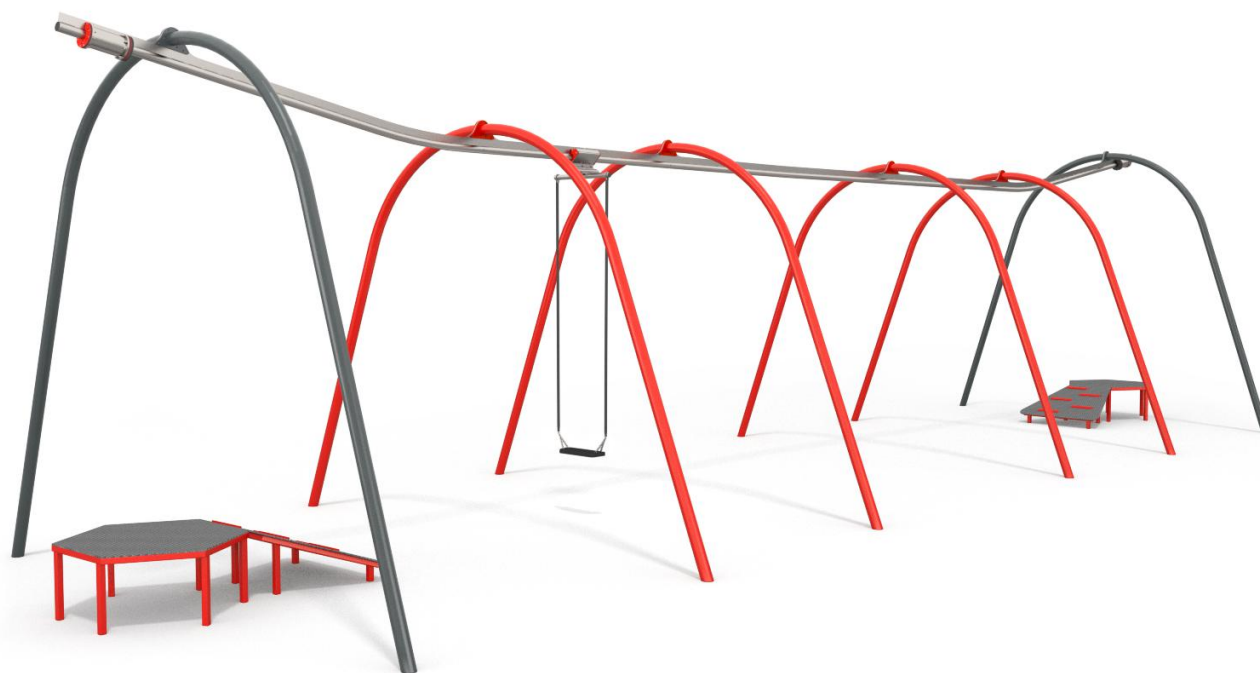

4081

INTEGRATION

## PRODUCT DESCRIPTION

Dimensions: 1624 x 506 cm  
Safety zone: 2268 x 438 cm  
Overall height: 390 cm  
Free fall height: 99 cm

Availability of spare parts: YES  
Product compliant with EN 1176-1:2017: YES  
Age group: 5-14 years