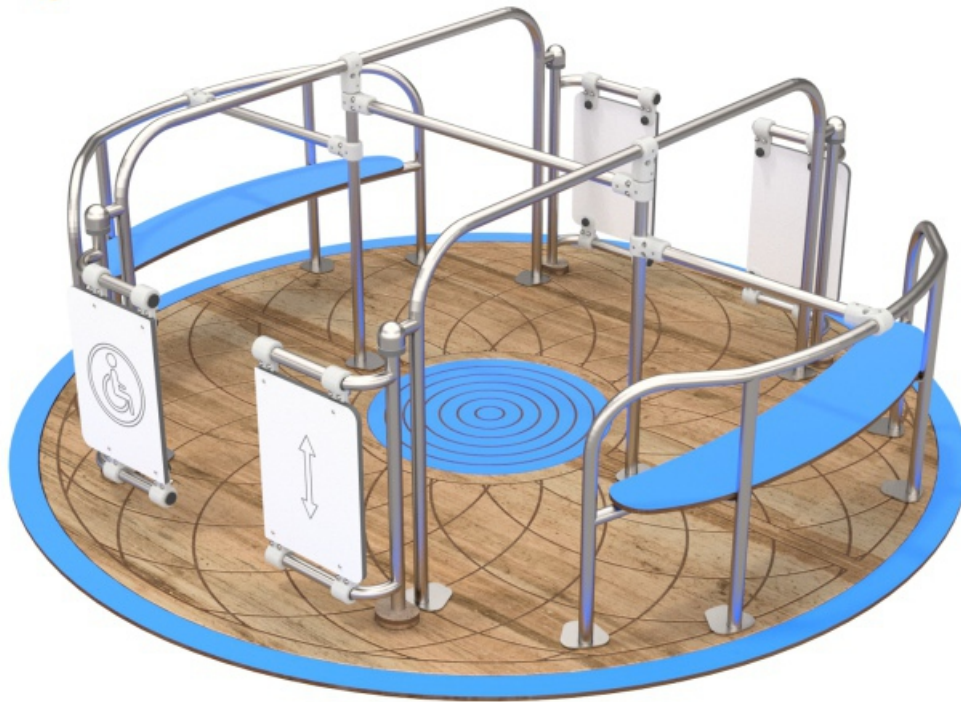

4078

SOCIALIZING

INFORMATION ABOUT THE PRODUCT

Dimensions:	260 x 260 cm
Safety zone:	660 x 660 cm
Safety zone area	28,92 m ²
Overall height	93 cm
Free fall height	93 cm
Amount of users	14
Product complies with EN 1176-1:2017-12	YES
Availability of spare parts	YES
Age range	3-12
Product requires using safe surface adjusted to downfall from the height of minimum 1 meter.	

4078

MATERIALS:

STAINLESS STEEL AISI304	HPL 13 MM.	HDPE 15 mm