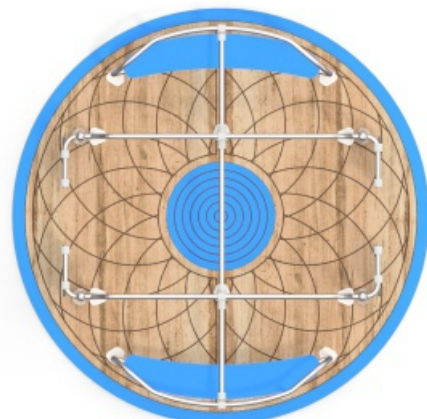

4078

SOCIALIZING

INFORMATION ABOUT THE PRODUCT

Dimensions:	260 x 260 cm
Safety zone:	660 x 660 cm
Safety zone area	28,92 m ²
Overall height	93 cm
Free fall height	93 cm
Amount of users	14
Product complies with EN 1176-1:2017-12	YES
Availability of spare parts	YES
Age range	3-12
Product requires using safe surface adjusted to downfall from the height of minimum 1 meter.	

4078

MATERIALS:

STAINLESS STEEL AISI304	HPL 13 MM.	HDPE 15 mm