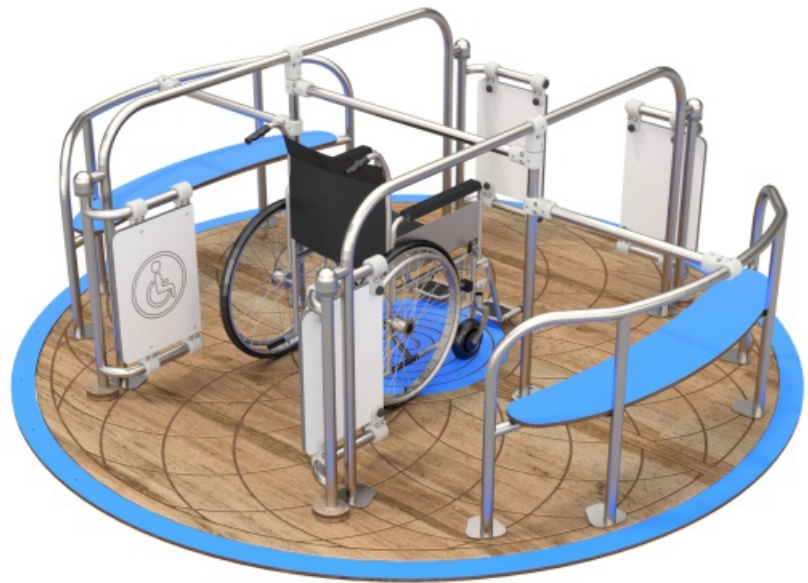

4078

SOCIALIZING

INFORMATION ABOUT THE PRODUCT

Dimensions:	260 x 260 cm
Safety zone:	660 x 660 cm
Safety zone area	28,92 m ²
Overall height	93 cm
Free fall height	93 cm
Amount of users	14
Product complies with EN 1176-1:2017-12	YES
Availability of spare parts	YES
Age range	3-12
Product requires using safe surface adjusted to downfall from the height of minimum 1 meter.	

4078

MATERIALS:

STAINLESS STEEL AISI304	HPL 13 MM.	HDPE 15 mm