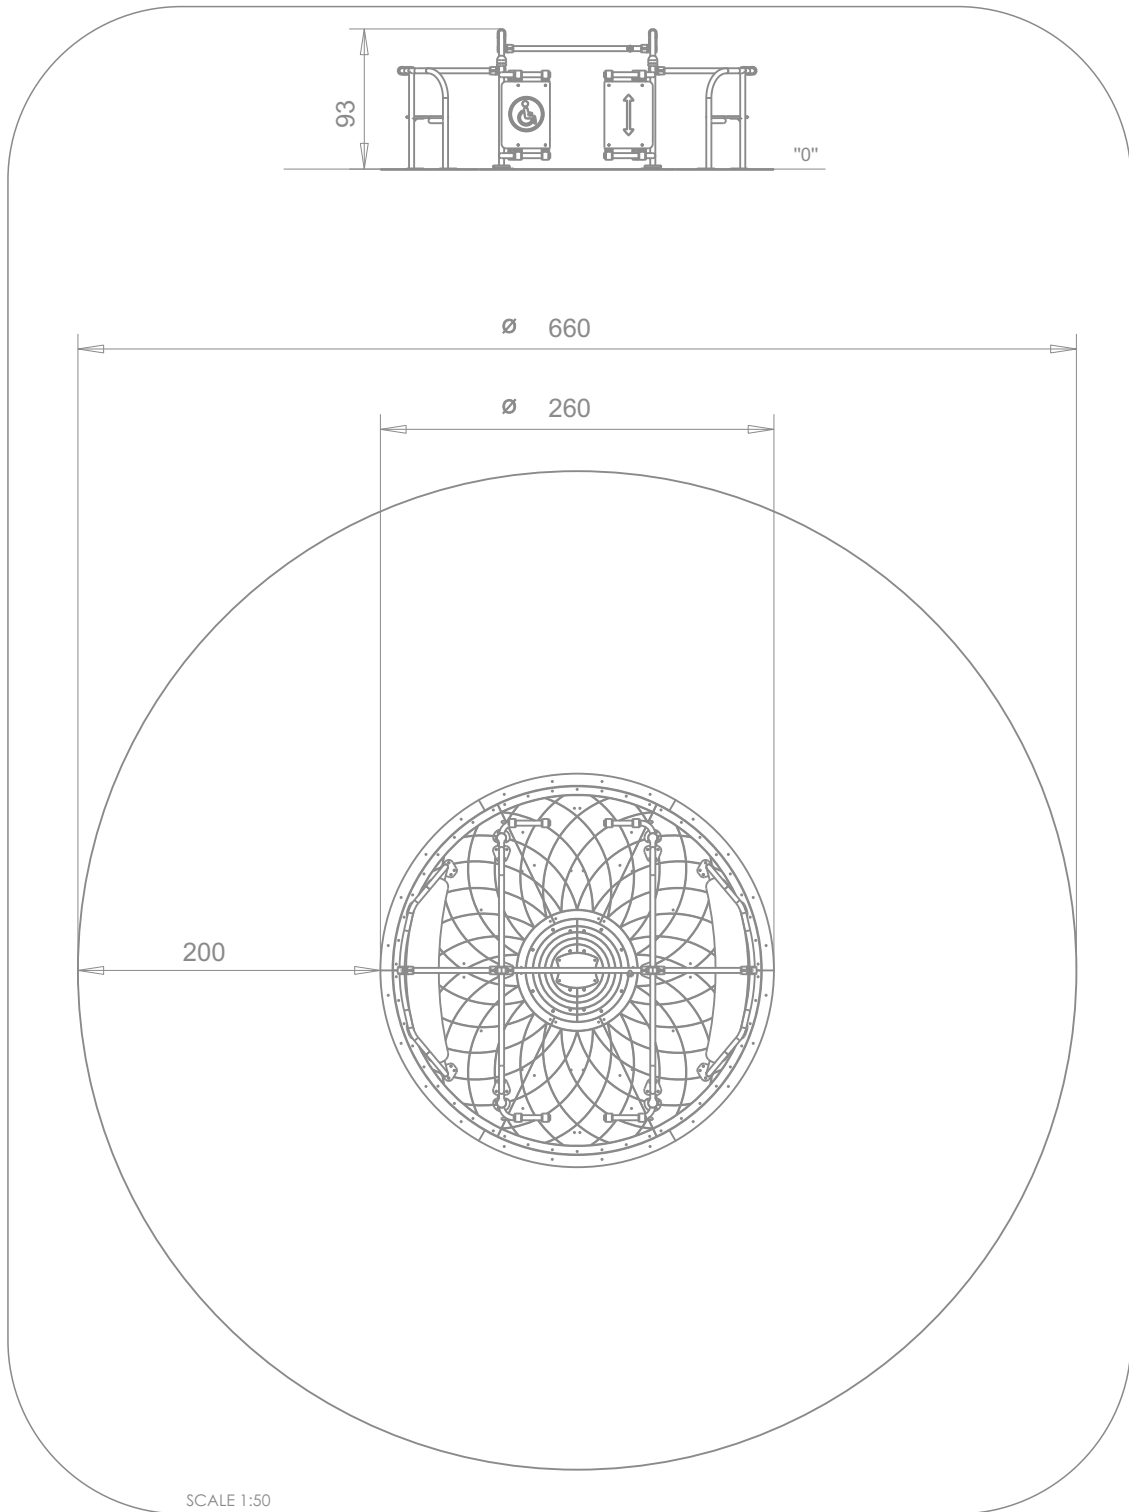

4078

SOCIALIZING

INFORMATION ABOUT THE PRODUCT

Dimensions:	260 x 260 cm
Safety zone:	660 x 660 cm
Safety zone area	28,92 m ²
Overall height	93 cm
Free fall height	93 cm
Amount of users	14
Product complies with EN 1176-1:2017-12	YES
Availability of spare parts	YES
Age range	3-12
Product requires using safe surface adjusted to downfall from the height of minimum 1 meter.	

4078

MATERIALS:

STAINLESS STEEL AISI304	HPL 13 MM.	HDPE 15 mm