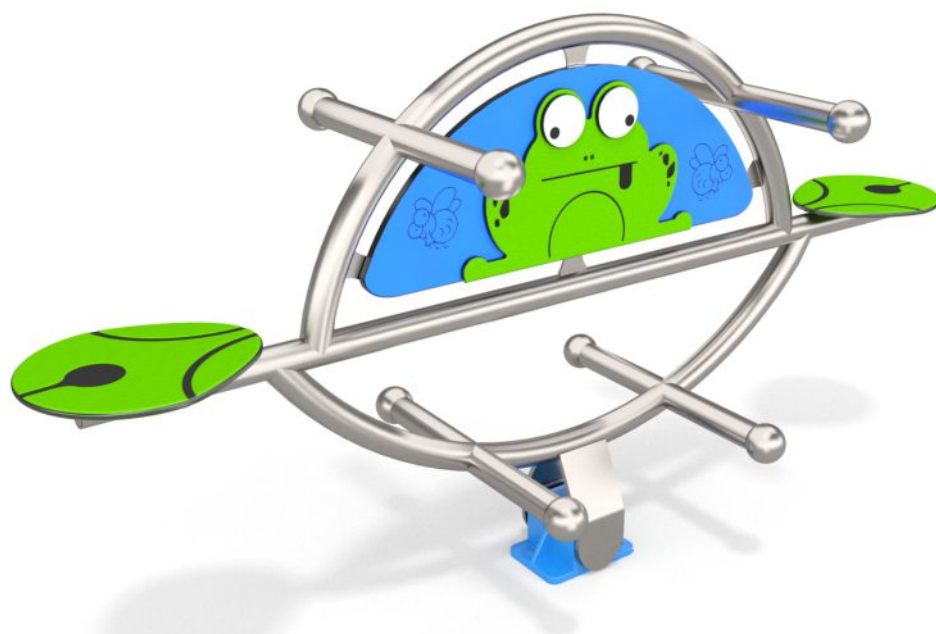

4070

INTEGRATION

PRODUCT DESCRIPTION

Dimensions: 160 X 50 cm
Impact area: 420 X 250 cm
Overall Height: 85 cm
Free Fall Height: 76 cm

Availability of spare parts: YES
Product compliant with EN 1176-2008: YES
Age group: 3 - 12 years