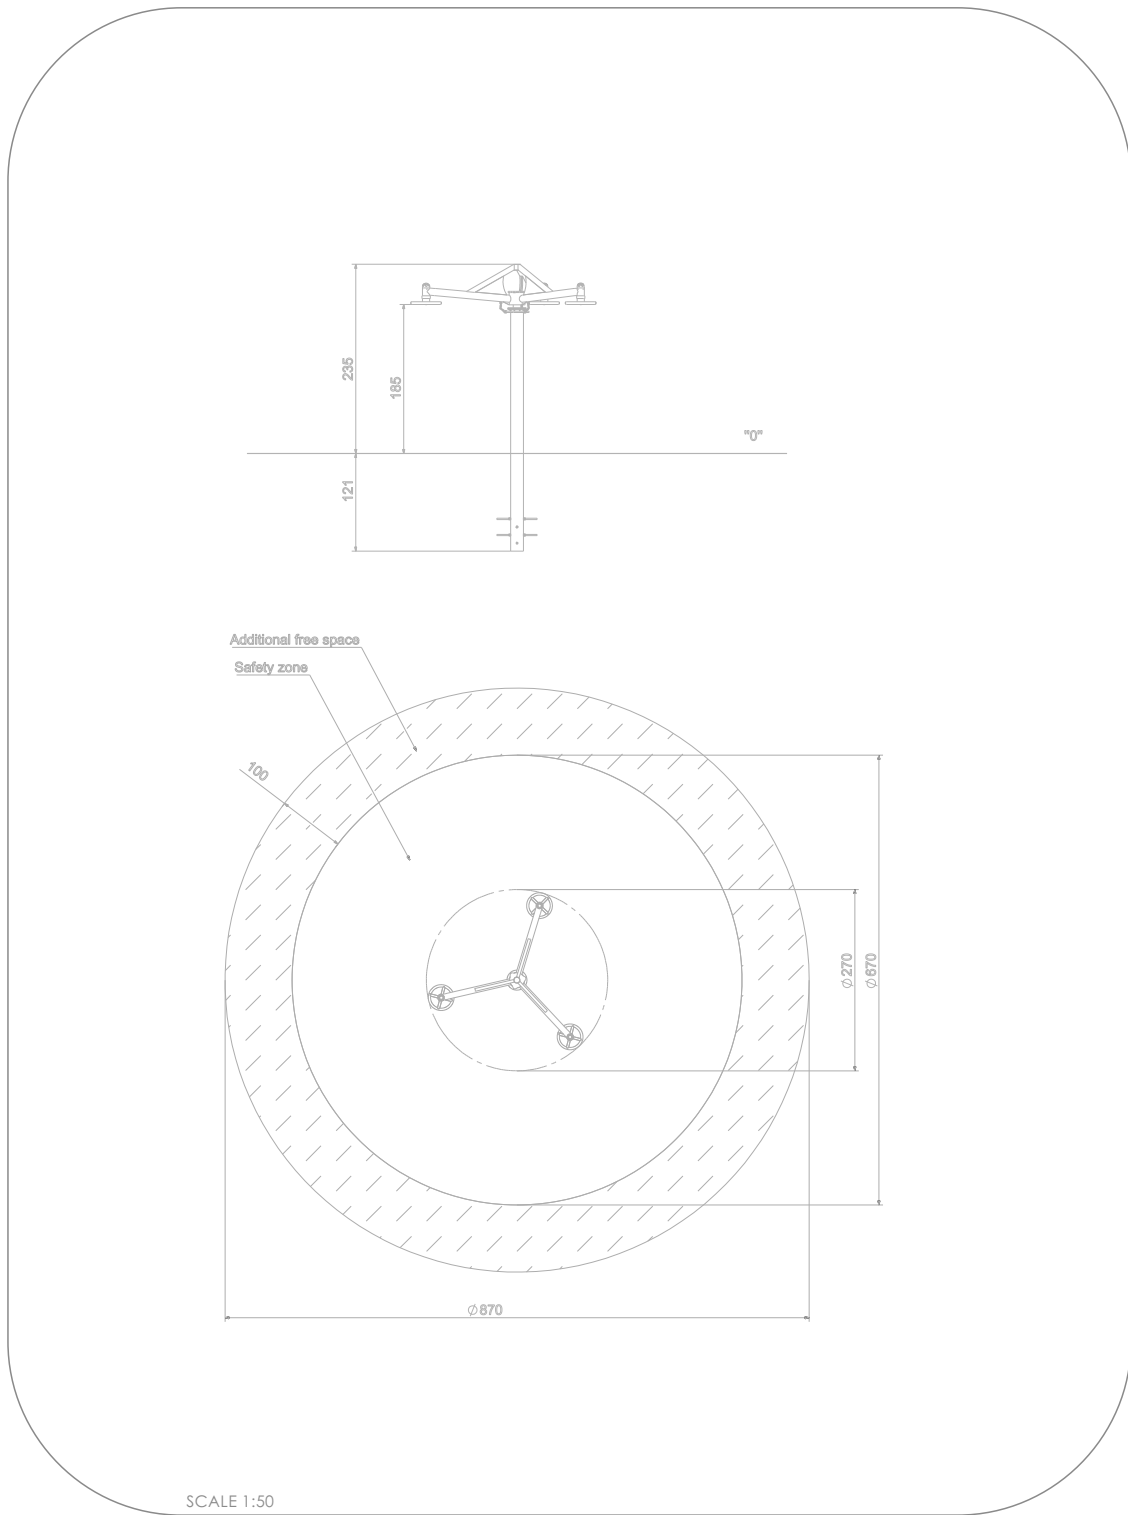

SOCIALIZING

INFORMATION ABOUT THE PRODUCT

Dimensions:	270 x 270 cm
Safety zone:	670 x 670 cm
Safety zone area	36 m ²
Overall height	235 cm
Free fall height	35 cm
Amount of users	3
Product complies with EN 1176-1:2017-12	YES
Availability of spare parts	YES
Age range	3-12
Product requires using safe surface adjusted to downfall from the height of minimum 1 meter.	

4014

MATERIALS:

STEEL CONSTRUCTION:
POWDER GALVANIZED AND
COVERED IN POWDER COATING
PAINT

HPL 13 MM.