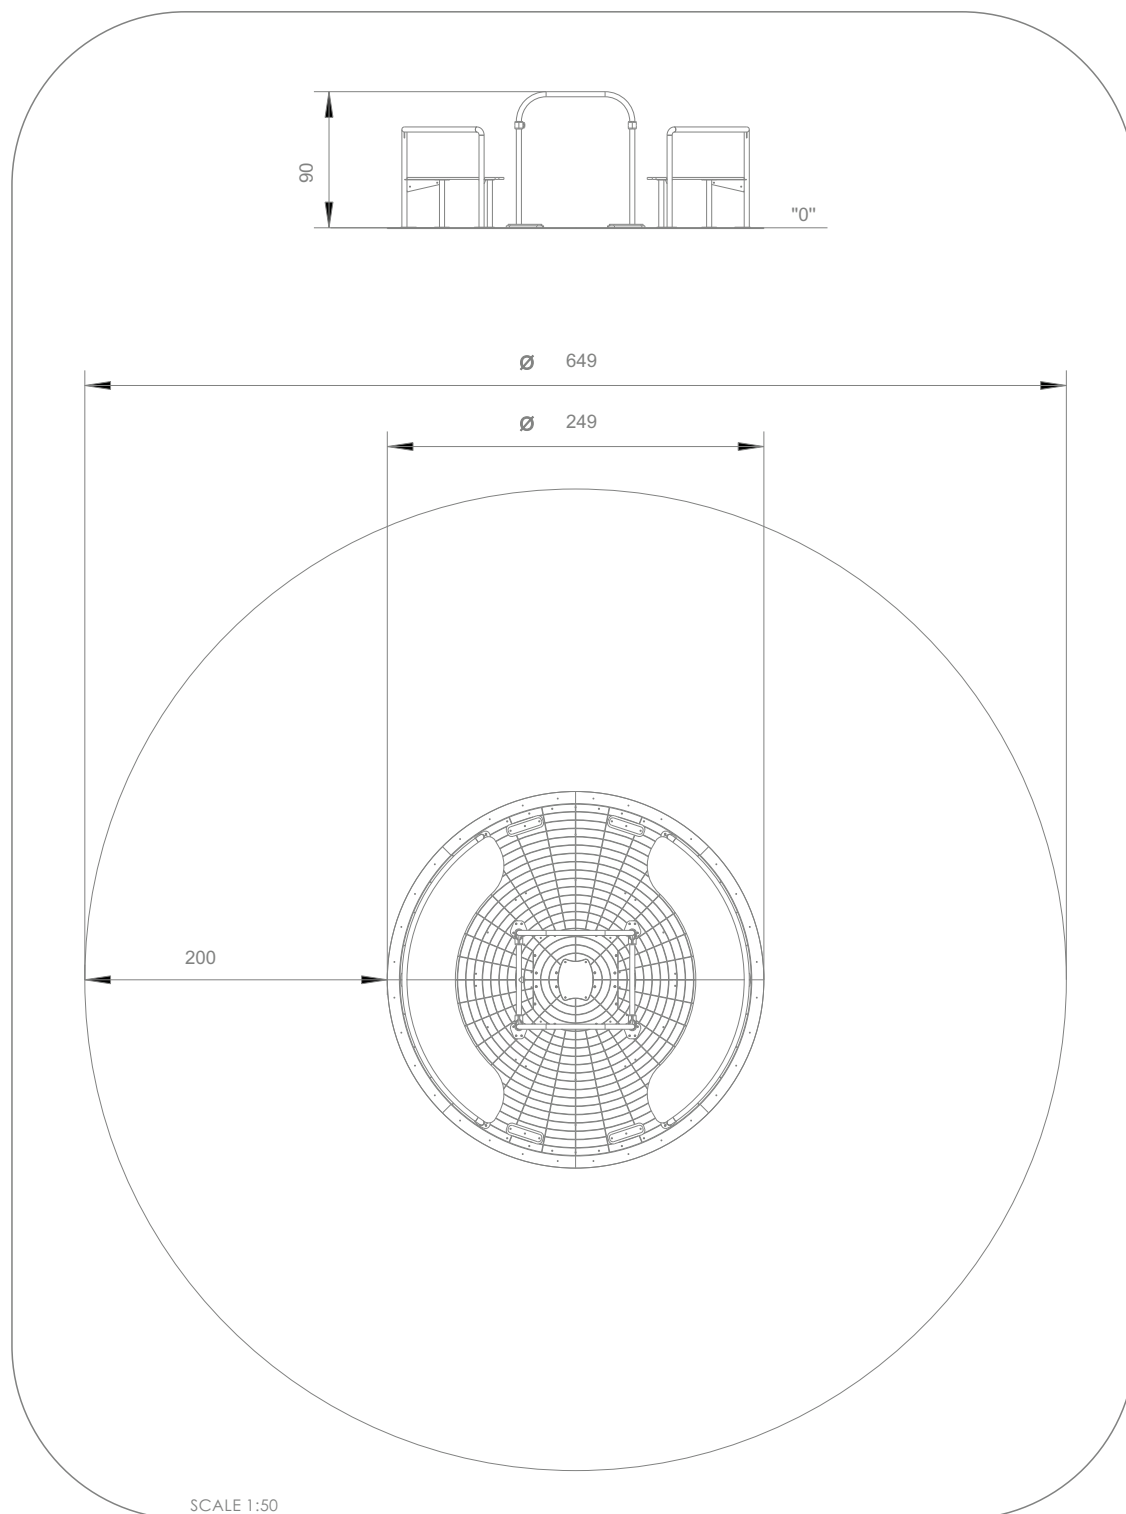

4067

SOCIALIZING

INFORMATION ABOUT THE PRODUCT

Dimensions:	249 x 249 cm
Safety zone:	649 x 649 cm
Safety zone area	28,21 m ²
Overall height	90 cm
Free fall height	90 cm
Amount of users	14
Product complies with EN 1176-1:2017-12	YES
Availability of spare parts	YES
Age range	3-12
Product requires using safe surface adjusted to downfall from the height of minimum 1 meter.	

4067

MATERIALS:

STAINLESS STEEL AISI304

HPL 13 MM.