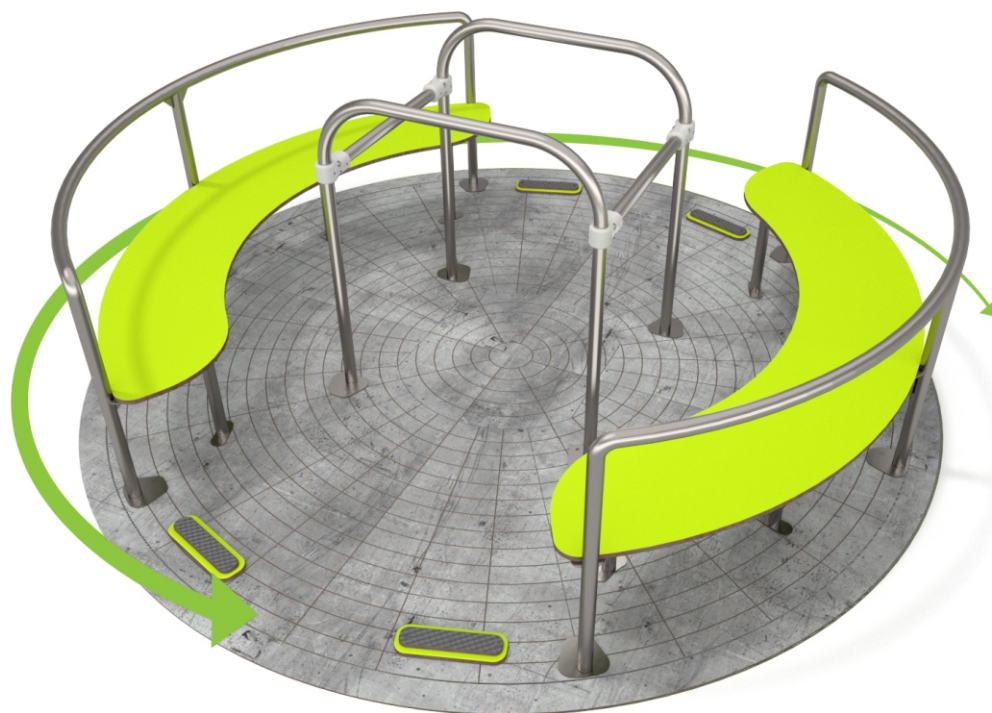

4067

SOCIALIZING

INFORMATION ABOUT THE PRODUCT

Dimensions:	249 x 249 cm
Safety zone:	649 x 649 cm
Safety zone area	28,21 m ²
Overall height	90 cm
Free fall height	90 cm
Amount of users	14
Product complies with EN 1176-1:2017-12	YES
Availability of spare parts	YES
Age range	3-12
Product requires using safe surface adjusted to downfall from the height of minimum 1 meter.	

4067

MATERIALS:

STAINLESS STEEL AISI304

HPL 13 MM.