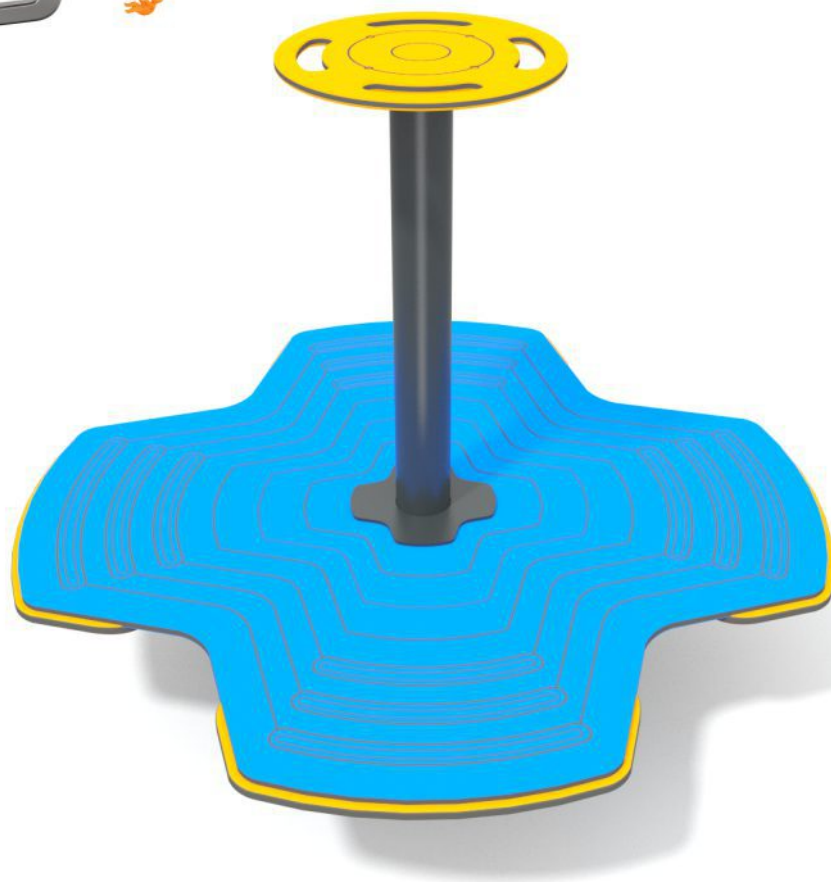

4055

FUN

INTEGRATION

PRODUCT DESCRIPTION

Dimensions: 130 x 130 cm
Impact area: 438 x 438 cm
Overall Height: 109 cm
Free Fall Height: 64 cm

The heaviest element: 85 kg
The biggest element: 130 cm

Availability of spare parts: YES
Product compliant with EN 1176-1:2017: YES
Age group: 3 - 12 years