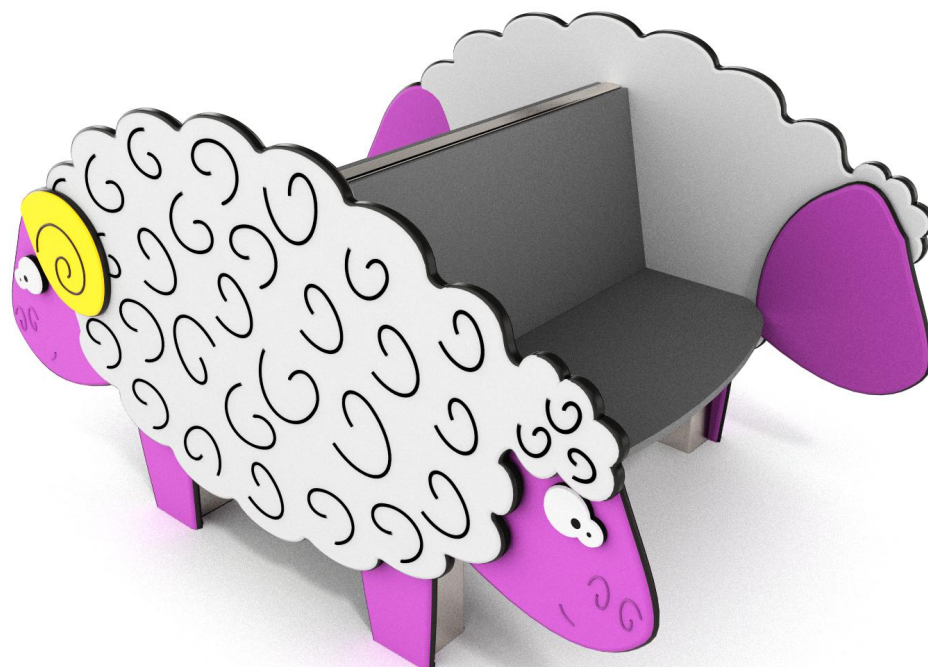

2019

FUN

INTEGRATION

PRODUCT DESCRIPTION

Dimensions: 125 x 100 cm
 Safety zone: 425 x 400 cm
 Overall height: 82 cm
 Platform Height: 34 cm
 Free fall height: 34 cm

Availability of spare parts: YES
 Product compliant with EN 1176-2008: Yes
 Age group: 1 - 8